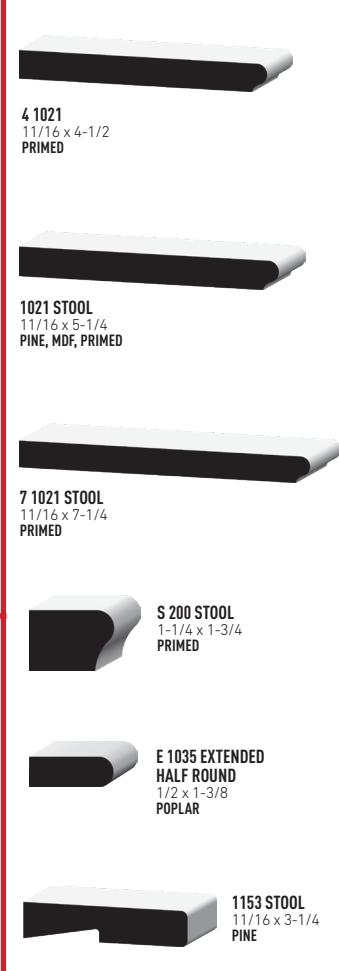

Panel Mould | Back Band

Wainscoting | Shiplap

General Purpose

Stools

Jamb

EMPIRE SKU	LENGTH	SPECIE	DESCRIPTION
458 68 EJPMD	6'8"	FJ Primed Pine	11/16 X 4-5/8 JAMB PAIR 81BD
458 80 EJPMD	8'	FJ Primed Pine	11/16 X 4-5/8 JAMB PAIR 97BD
478 68 EJPMD	6'8"	FJ Primed Pine	11/16 X 4-7/8 FLAT JAMB PAIR 81BD
478 70 EJPMD	7'	FJ Primed Pine	11/16 X 4-7/8 FLAT JAMB PAIR 85BD
478 80 EJPMD	8'	FJ Primed Pine	11/16 X 4-7/8 FLAT JAMB PAIR 97BD
570 EJPMD	7'	FJ Primed Pine	11/16 X 5 JAMB PAIR 85BD
580 EJPMD	8'	FJ Primed Pine	11/16 X 5 JAMB PAIR 97BD
514 68 EJPMD	6'8"	FJ Primed Pine	11/16 X 5-1/4 FLAT JAMB PAIR 81BD
678 68 EJPMD	6'8"	FJ Primed Pine	11/16 X 6-7/8 FLAT JAMB PAIR 81BD
678 80 EJPMD	8'	FJ Primed Pine	11/16 X 6-7/8 FLAT JAMB PAIR 97BD
4916 68 EJPMD	6'8"	FJ Primed Pine	11/16 X 4-9/16 JAMB PAIR 81BD
24916 68 SPTFP	6'8"	FJ Primed Pine	4-9/16 X 2-3/4 X 2-1/2 SPLIT JAMB PAIR
4916 70 EJPMD	7'	FJ Primed Pine	11/16 X 4-9/16 JAMB PAIR 85BD
4916 87 EJPMD	17'	FJ Primed Pine	11/16 X 4-9/16 JAMB LINEAL
4916 80 EJPMD	8'	FJ Primed Pine	11/16 X 4-9/16 JAMB PAIR 97BD
6916 68 EJPMD	6'8"	FJ Primed Pine	11/16 X 6-9/16 JAMB PAIR 81BD
6916 70 EJPMD	7'	FJ Primed Pine	11/16 X 6-9/16 JAMB PAIR 85BD
6916 80 EJPMD	8'	FJ Primed Pine	11/16 X 6-9/16 JAMB PAIR 97BD
714 80 EJPMD	8'	FJ Primed Pine	11/16 X 7-1/4 JAMB PAIR 97BD
24916 68 SPLTS	6'8"	Pine	4-9/16 X 2-3/4 FM X 2-1/2 M SPLIT JAMB PAIR
478 68 PINEV	6'8"	Pine Veneer w/FJ Core	11/16 X 4-7/8 JAMB PAIR 81BD
514 68 PINEV	6'8"	Pine Veneer w/FJ Core	11/16 X 5-1/4 JAMB PAIR
6916 68 PINEV	6'8"	Pine Veneer w/FJ Core	11/16 X 6-9/16 JAMB PAIR 81BD
4916 68 POPFP	6'8"	FJ Primed Poplar	11/16 X 4-9/16 JAMB PAIR 81BD
6916 68 POPFP	6'8"	FJ Primed Poplar	11/16 X 6-9/16 JAMB PAIR 81BD
458 68 FBDPM	6'8"	MDF	11/16 X 4-5/8 JAMB PAIR 81BD
4131 68 FBDPM	6'8"	MDF	17MM(11/16)X 4-13/16 FLAT JAMB PAIR 81BD
34131 68 FBDPM	6'8"	MDF	17MM(11/16)X 4-13/16 FLAT JAMB PAIR 81-3/8BD
34916 68 FBDPM	6'8"	MDF	PR17MM(11/16) X 4-9/16 FLT JAMB 81-3/8BD
X4916 68 FBDPM	6'8"	MDF	11/16 X 4-9/16 JAMB SIDE 81BD
V4916 68 OAKV	6'8"	OAK Veneer	11/16 X 4-9/16 JAMB PAIR 81BD