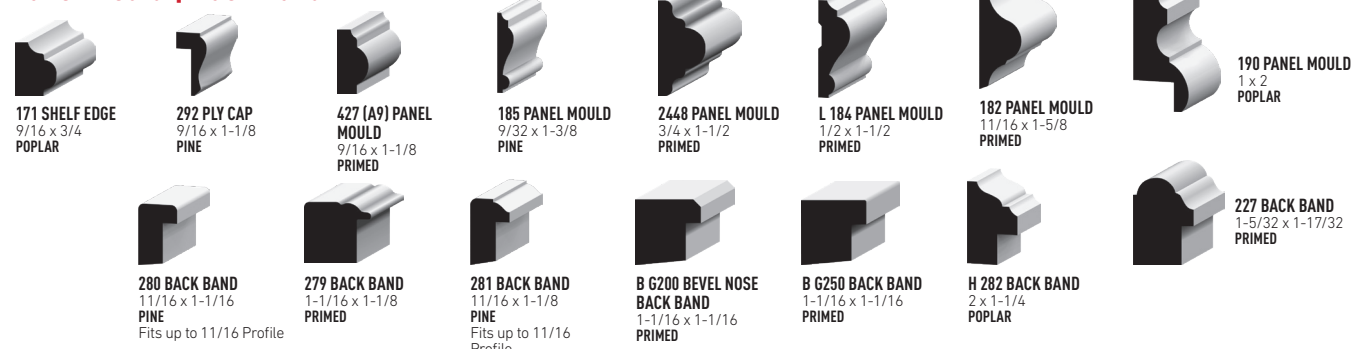

Panel Mould | Back Band