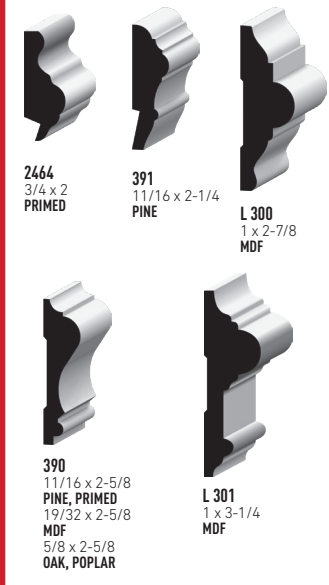

Casing

Architraves

Chair Rail

Stops | Mullions

Base

Skirtboards