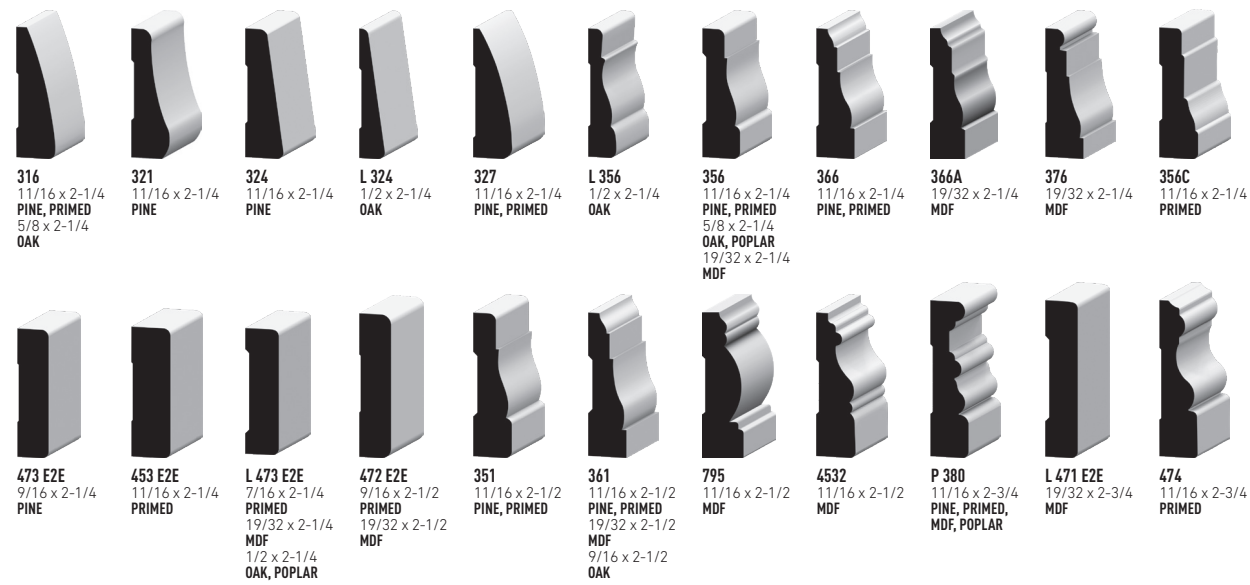

Casing

Architraves

Chair Rail

Stops | Mullions

Base

Skirtboards

Scan to place orders on our NEW Empire Pro Dealer Portal
PRO.EMPIRECO.COM

Crown