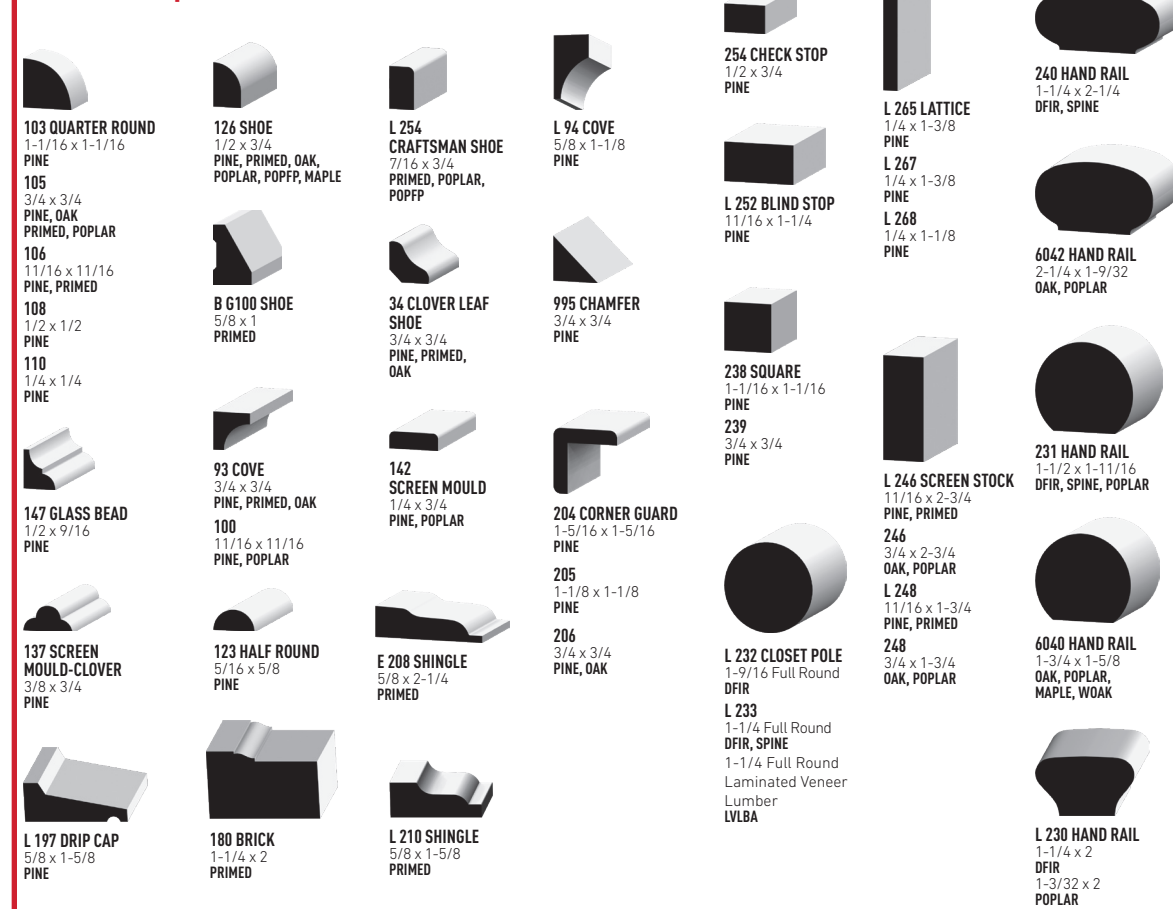

General Purpose