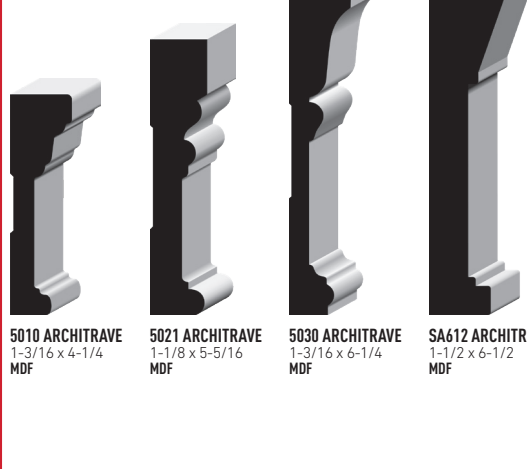

Architraves