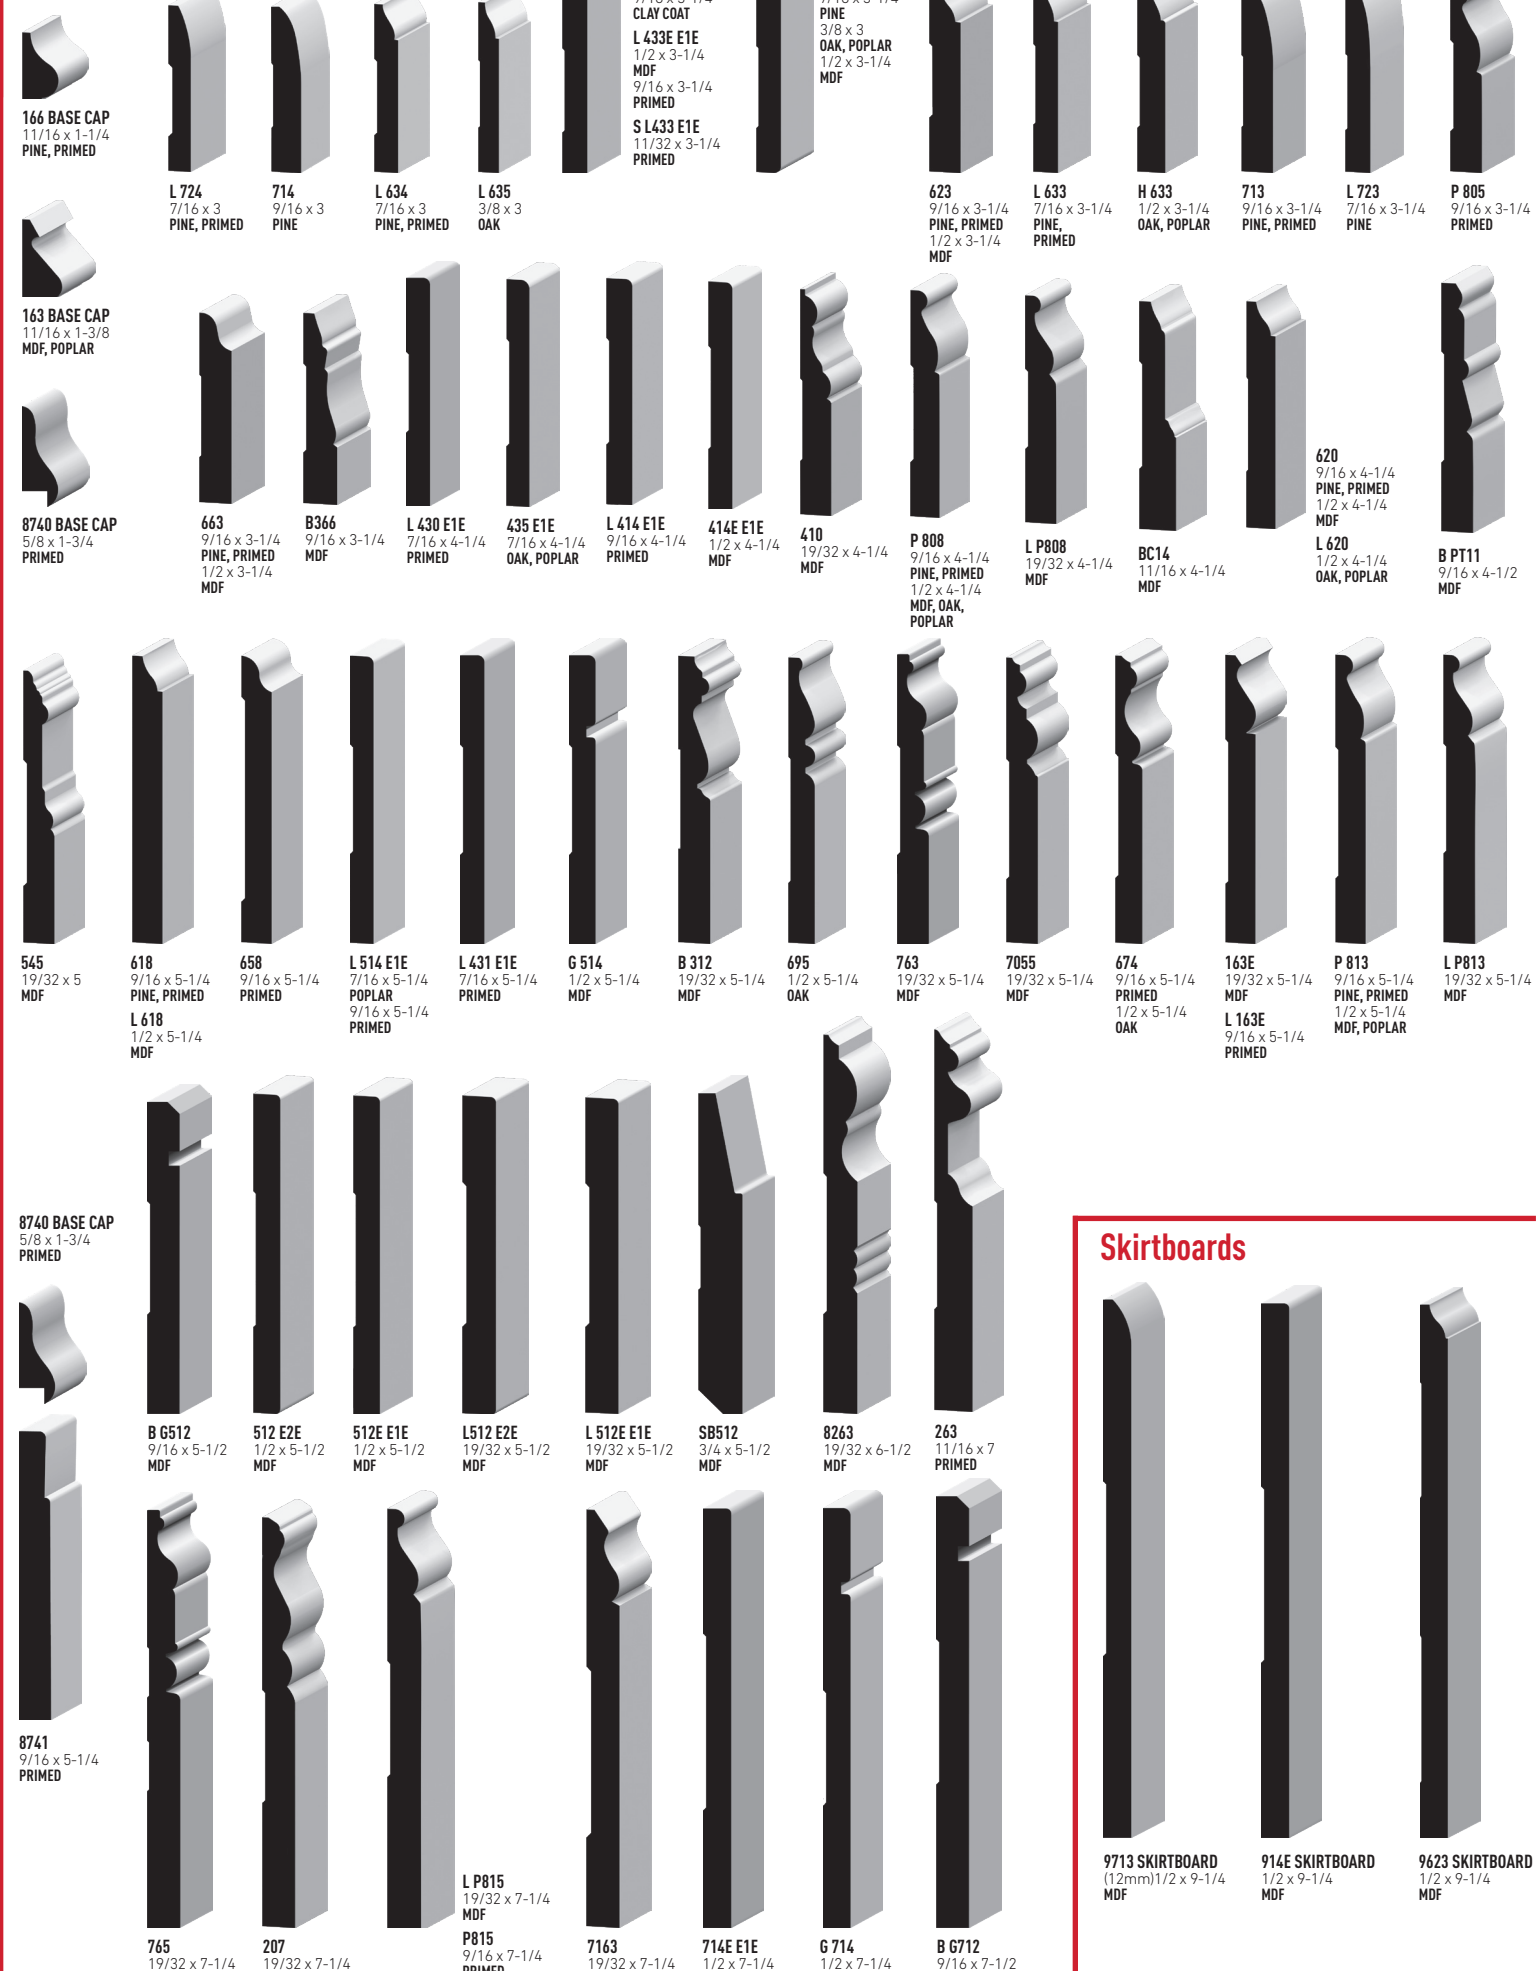

Casing

Architraves

Chair Rail

Stops | Mullions

Base

Skirtboards

Scan to place orders on our NEW Empire Pro Dealer Portal
PRO.EMPIRECO.COM

Crown

Boards

SOFTWARE MDF				HARDWOOD			
L 248 (1X2)	11/16 x 1-3/4	CLEAR PINE PRIMED		248 (1X2)	3/4 x 1-3/4	OAK	
L 246 (1X3)	11/16 x 2-3/4	CLEAR PINE PRIMED		246 (1X3)	3/4 x 2-3/4	OAK	
1X4	11/16 x 3-1/2 (18mm) 11/16 x 3-1/2	CLEAR PINE MDF		1X4	3/4 x 3-1/2	POPLAR, OAK, MAPLE	
1X6	11/16 x 5-1/2 (18mm) 11/16 x 5-1/2	CLEAR PINE MDF		1X6	3/4 x 5-1/2	POPLAR, OAK, MAPLE	
1X8	3/4 x 7-1/4 (18mm) 11/16 x 7-1/4	CLEAR PINE MDF		1X8	3/4 x 7-1/4	POPLAR, OAK, MAPLE	
1X10	3/4 x 9-1/4 (18mm) 11/16 x 9-1/4	CLEAR PINE MDF		1X10	3/4 x 9-1/4	POPLAR, OAK, MAPLE	
1X12	3/4 x 11-1/4 (18mm) 11/16 x 11-1/4	CLEAR PINE MDF		1X12	3/4 x 11-1/4	POPLAR	
5/4X4	1-1/16 x 3-1/2 (25mm) 1 x 3-1/2	PRIMED MDF		5/4X4	1-1/16 x 3-1/2	POPLAR	
5/4X6	1-1/16 x 5-1/2 (25mm) 1 x 5-1/2	PRIMED MDF		5/4X6	1-1/16 x 5-1/2	POPLAR	
5/4X8	1-1/16 x 7-1/4 (25mm) 1 x 7-1/4	PRIMED MDF		5/4X8	1-1/16 x 7-1/4	POPLAR	
5/4X10	1-1/16 x 9-1/4 (25mm) 1 x 9-1/4	PRIMED MDF		5/4X10	1-1/16 x 9-1/4	POPLAR	
5/4X12	1-1/16 x 11-1/4 (25mm) 1 x 11-1/4	PRIMED MDF		5/4X12	1-1/16 x 11-1/4	POPLAR	
EASED EDGE MDF BOARDS				SKIRTBOARDS			
E1X2	(17mm) 11/16 x 1-1/2			1X12	3/4 x 11-1/4	OAK VENEER, POPLAR VENEER	
E1X4	(17mm) 11/16 x 3-1/2			914E	1/2 x 9-1/4	MDF	
E1X6	(17mm) 11/16 x 5-1/2			9713	(12mm) 1/2 x 9-1/4	MDF	
E1X8	(17mm) 11/16 x 7-1/4			9623	(12mm) 1/2 x 9-1/4	MDF	
PVC				SHEETS			
TRIM BOARD - EMBOSSED / SMOOTH				PVC SHEETS - SMOOTH OR EMBOSSED			
7833	1X3	3/4 x 2-1/2		4' x 8' PVC Sheets Available in thicknesses: 3/8" 1/2" 3/4" 1"			
9767	1X4	3/4 x 3-1/2		E 2878	3/8"	PVC	
9769	1X6	3/4 x 5-1/2		E 2871	1/2"	PVC	
9770	1X8	3/4 x 7-1/4		E 2877	1 x 7-1/4	PVC	
9771	1X10	3/4 x 9-1/4		9778	5/4X10	1 x 9-1/4	
9772	1X12	3/4 x 11-1/4		9779	5/4X12	1 x 11-1/4	
9775	5/4X4	1 x 3-1/2		9780	5/4X12	1 x 11-1/4	
9777	5/4X6	1 x 5-1/2					
9778	5/4X8	1 x 7-1/4					
9779	5/4X10	1 x 9-1/4					
9780	5/4X12	1 x 11-1/4					