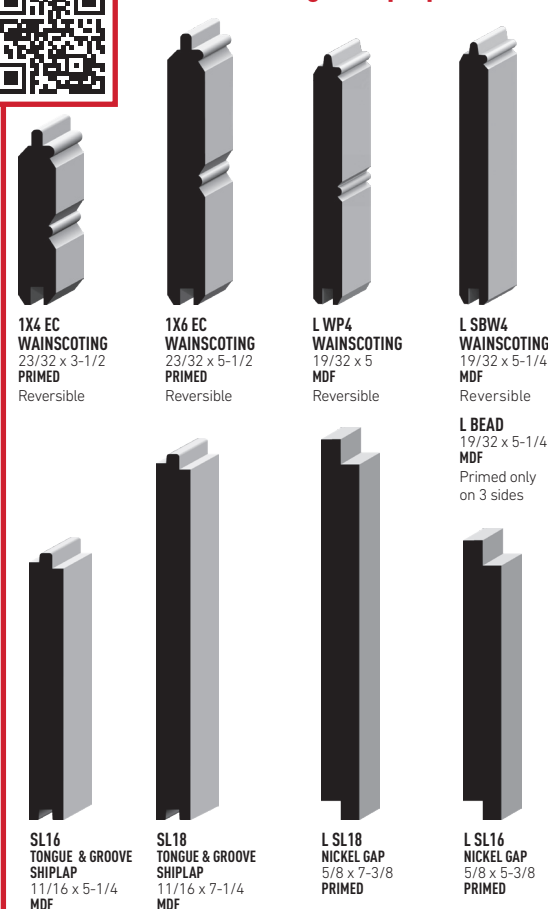

Wainscoting | Shiplap