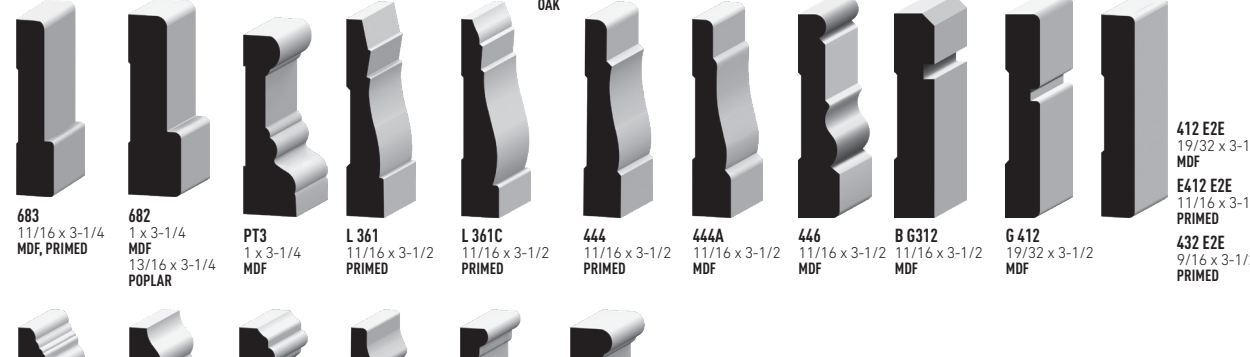

Casing

Architraves

Chair Rail

Stops | Mullions

Base

Skirtboards