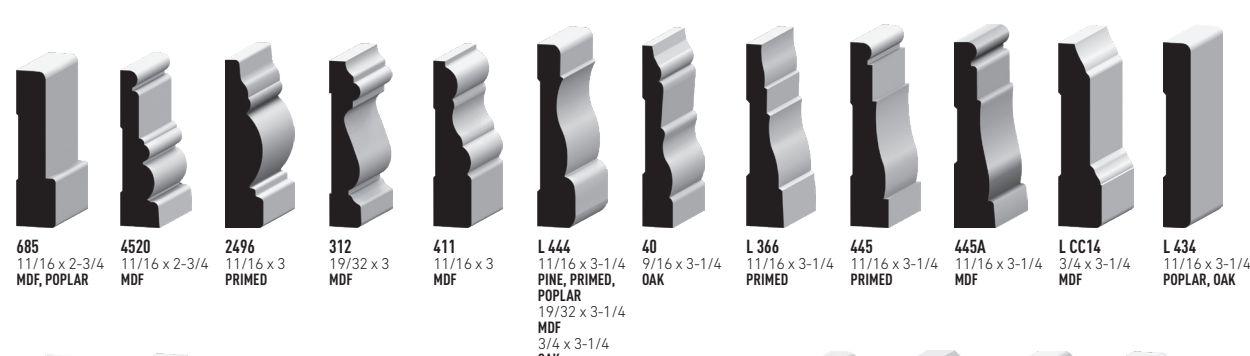

Casing

Architraves

Chair Rail

Stops | Mullions

Base

Skirtboards

Scan to place orders on our NEW Empire Pro Dealer Portal
PRO.EMPIRECO.COM

Crown